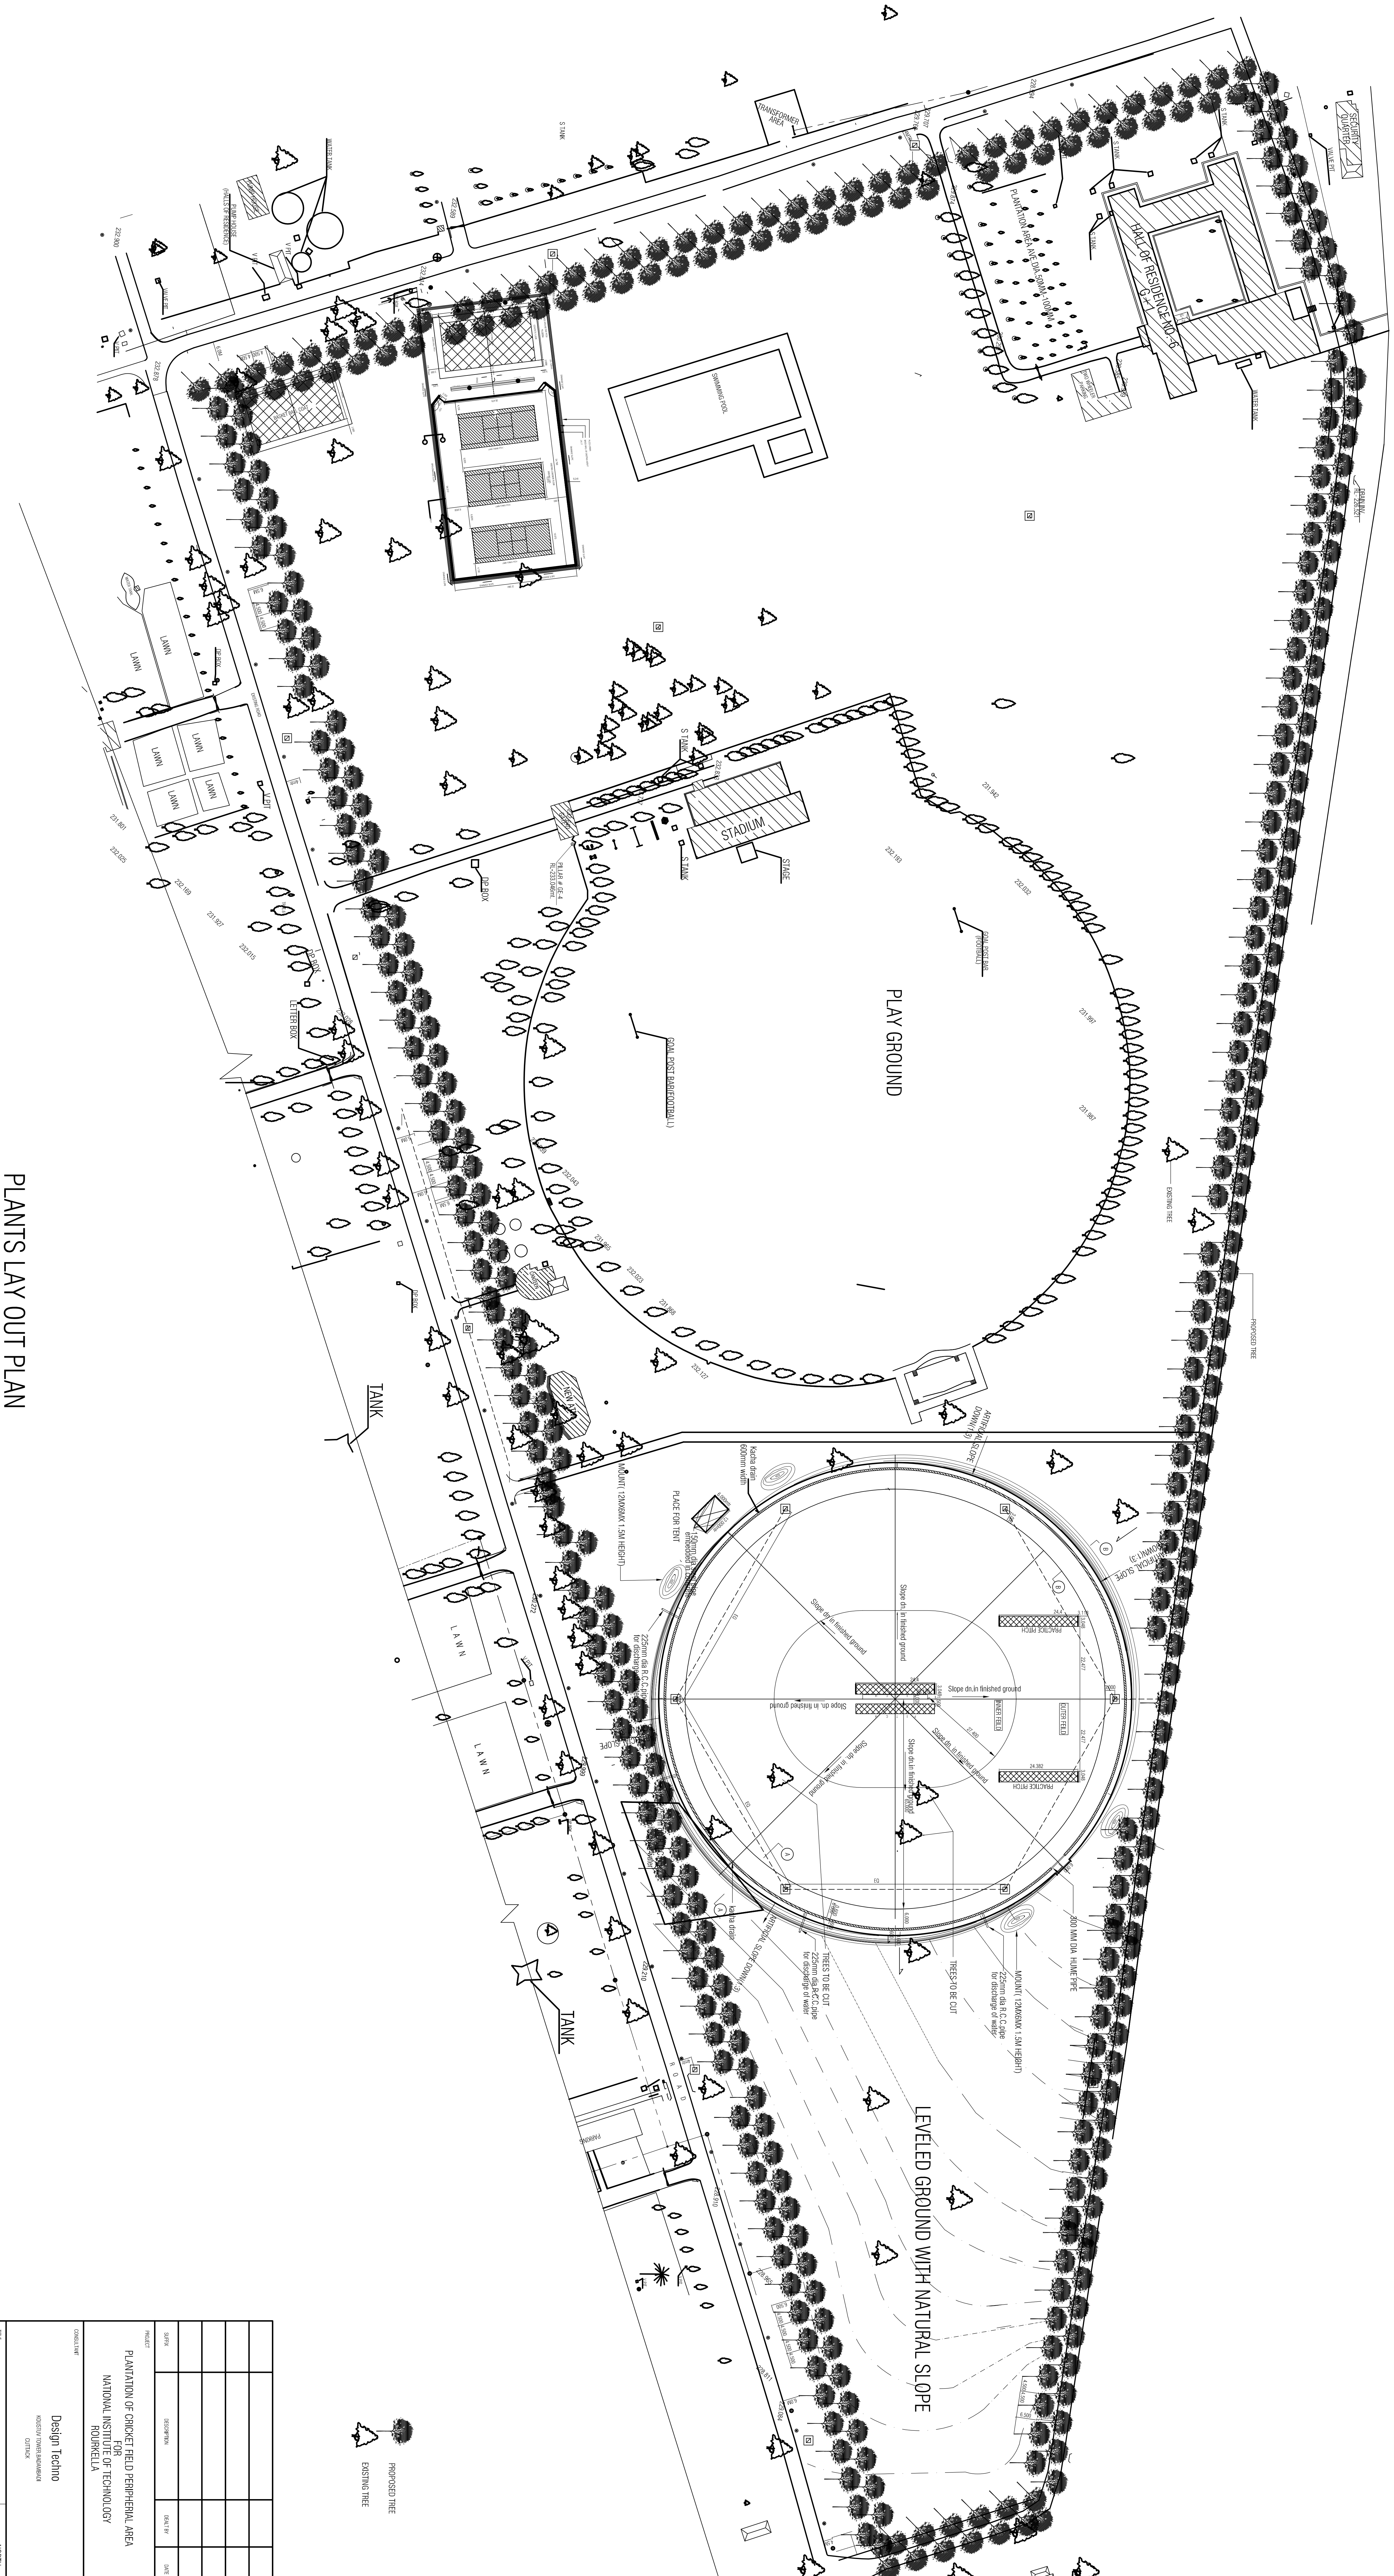

PLANTS LAY OUT PLAN

PROJECT		PLANIFICATION OF CRICKET FIELD PERIPHERAL AREA FOR NATIONAL INSTITUTE OF TECHNOLOGY ROORKEE	
CONSULTANT		Design Techno INDIA	
DATE		20/01/2018	
SCALE		AS SHOWN	
DRAWN BY		DRG. NO. 07/16/18/01/08	
APPROVED BY		SCALE	
ARCHITECT		DRG. NO. 07/16/18/01/08	
PROJECT NO.		07/16/18/01/08	
REVISION		SCALE	